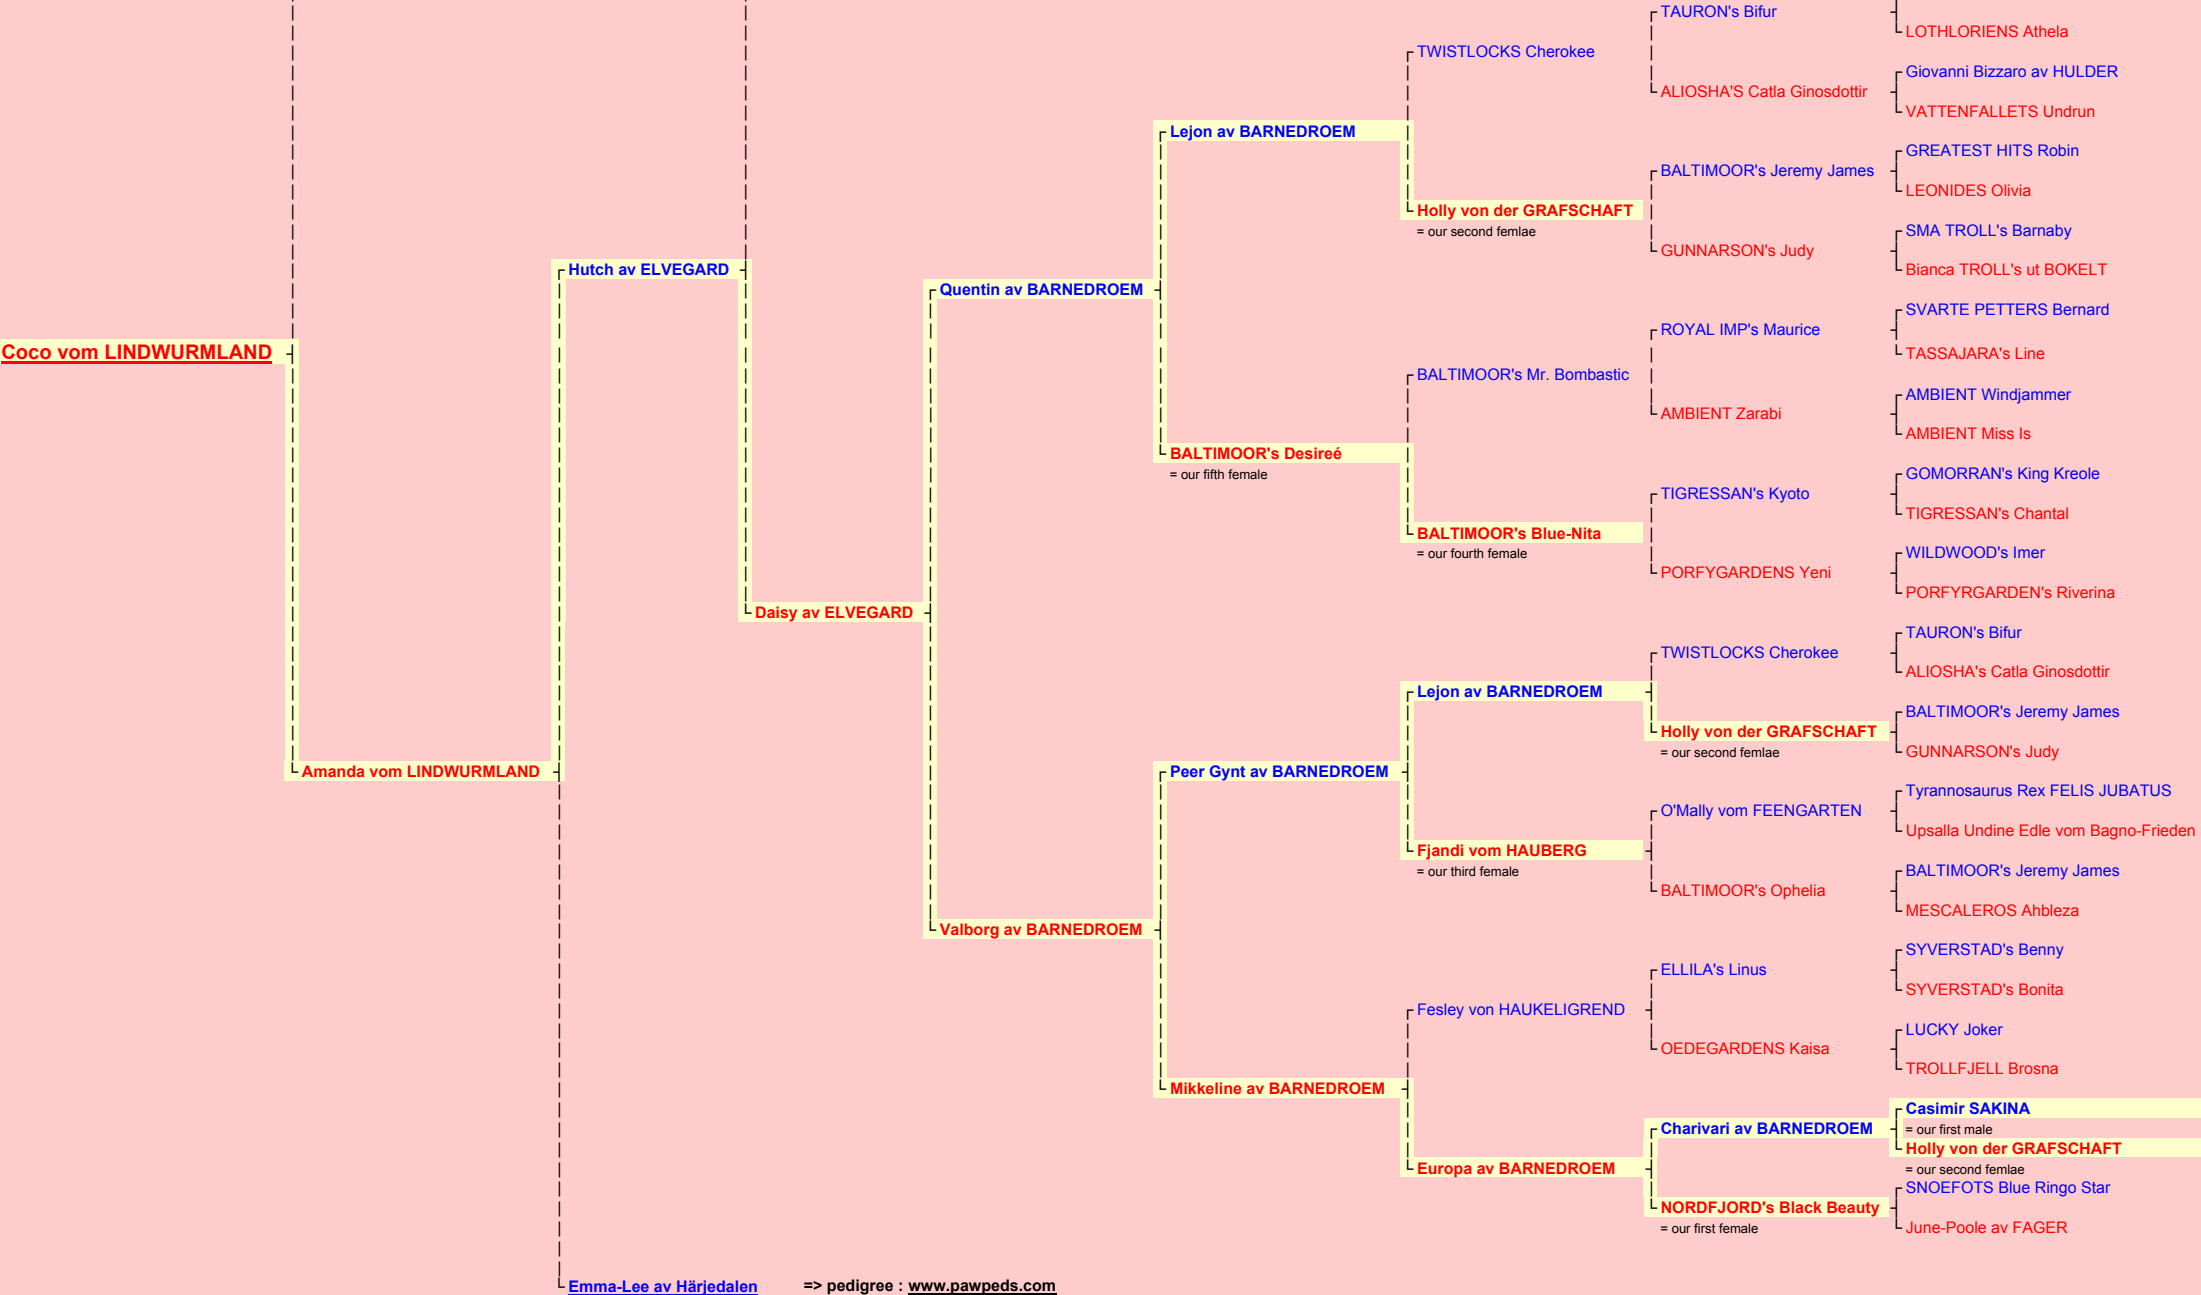

1st generation 2nd generation 3rd generation 4th generation 5th generation 6th generation 7th generation 8th generation

father of COCO ▶ This pedigree is a real **'LINDWORM'** and it reaches back until 8th generation; back to our first cats

▼ **Attila v. Ritterclan** => pedigree : www.pawpeds.com

mother of COCO ▶ **Murphy's San Diego** => pedigree : www.pawpeds.com => all pedigrees can be found in details at www.pawpeds.com too

Emma-Lee av Härjedalen => pedigree : www.pawpeds.com